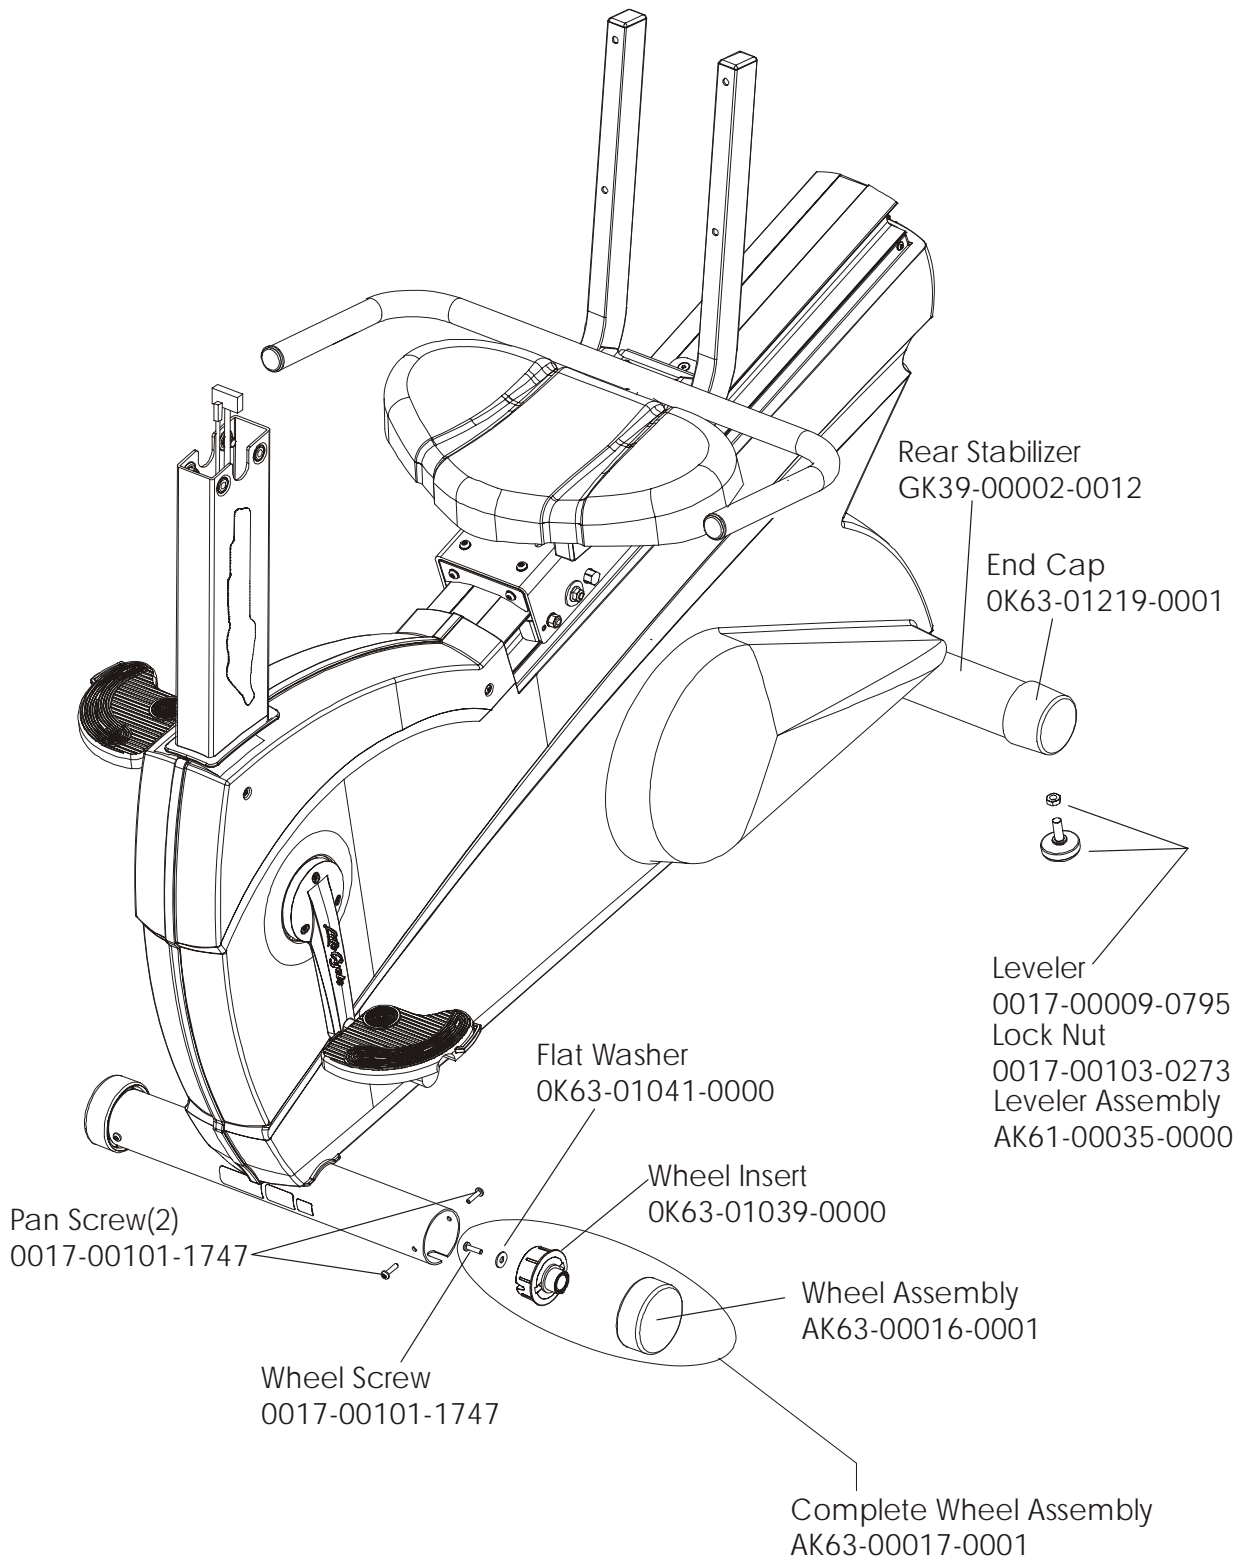

90RW-0XXX-02
S/N CCK100000 and UP

ARCTIC SILVER 90RW
Seat Assembly - Bottom

90RW-0XXX-02
S/N CCK10000 and UP

ARCTIC SILVER 90RW
Seat Frame Assembly

90RW-0XXX-02
S/N CCK100000 and UP

ARCTIC SILVER 90RW
Seat Pads and Accessory Tray

90RW-0XXX-02
S/N CCK100000 and UP

ARCTIC SILVER 90RW

Extrusion Assembly – AK39-00027-0006

90RW-0XXX-02

S/N CCK100000 and UP

ARCTIC SILVER 90RW

Locking Assembly – AK51-00053-0001

90RW-0XXX-02

S/N CCK100000 and UP

ARCTIC SILVER 90RW
Wheel and Leveler

90RW-0XXX-02
S/N CCK100000 and UP

ARCTIC SILVER 90RW

Cables

90RW-0XXX-02
S/N CCK10000 and UP